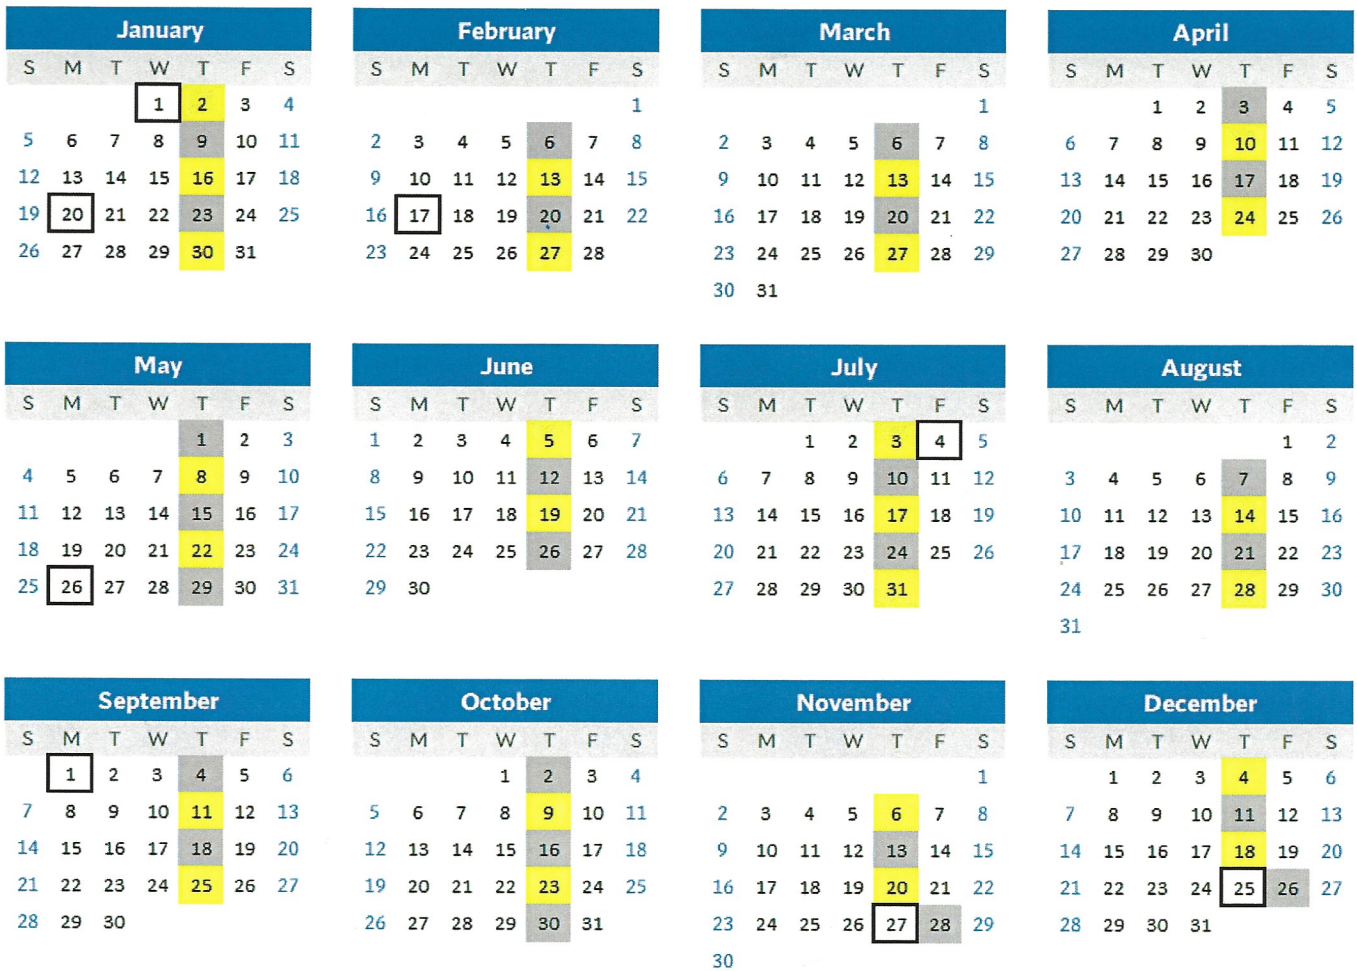

2025 Trash and Recycling Calendar

Trash
 Recycle/Trash
 Federal Holiday

Reminders

- Do not put your bins out earlier than Wednesday evening.
- Return your bins to your garage no later than Thursday evening.
- Bins must be 3 feet away from garage, and there must be 3 feet between bins.
- All trash and recycling must be inside your bin. Anything that is on the ground will not be collected.
- Any material that hampers the emptying of bins will result in your bins not being emptied.
- Collection day is Thursday, unless a holiday falls on Thursday. Friday will then be the collection day.
- Bins have an identification number on the back. Please note your bin numbers for your records (you may also want to take a picture of your bin numbers). Having a record of your bin numbers may assist with identification should they go missing.